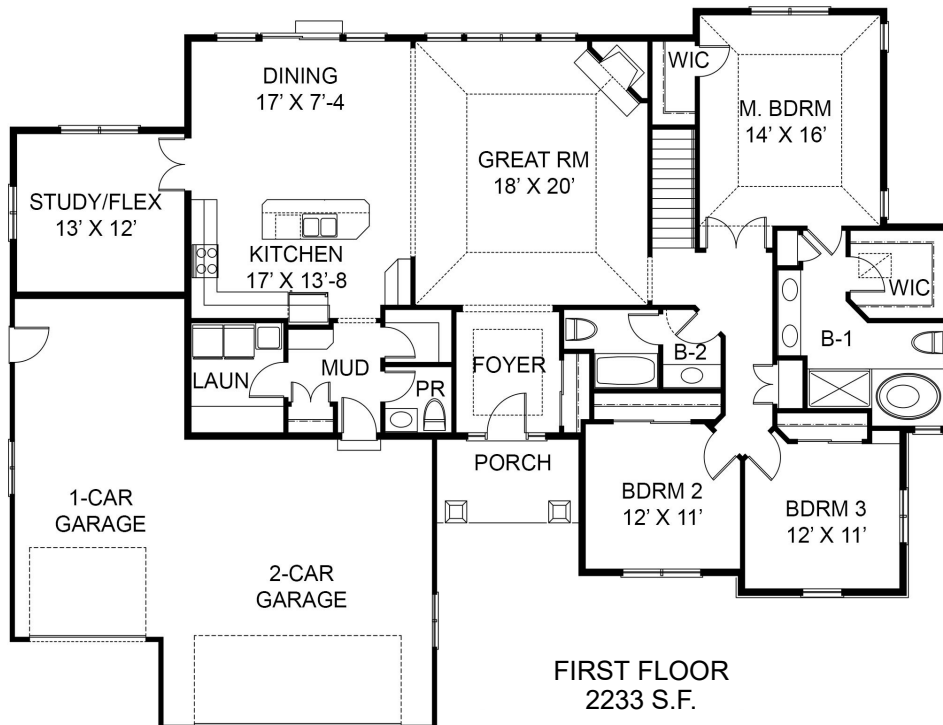

CARINI ENGINEERING DESIGNS, P.C.

1387 FAIRPORT RD. SUITE 560
FAIRPORT, N.Y. 14450

- **TOTAL AREA : 2233 SQ. FT.**
- 3-CAR GARAGE
- CORNER FIREPLACE
- KITCHEN ISLAND
- WALK-IN PANTRY
- TRAY CLG IN GREAT ROOM
- STUDY / FLEX ROOM
- TRAY CLG IN MASTER BED
- (2) WIC IN MASTER BED
- SOAKING TUB
- WALK-IN SHOWER
- DOUBLE VANITY

- **72'-10" WIDE**
- **54'-8" DEEP**
- **9' CEILING HEIGHT**