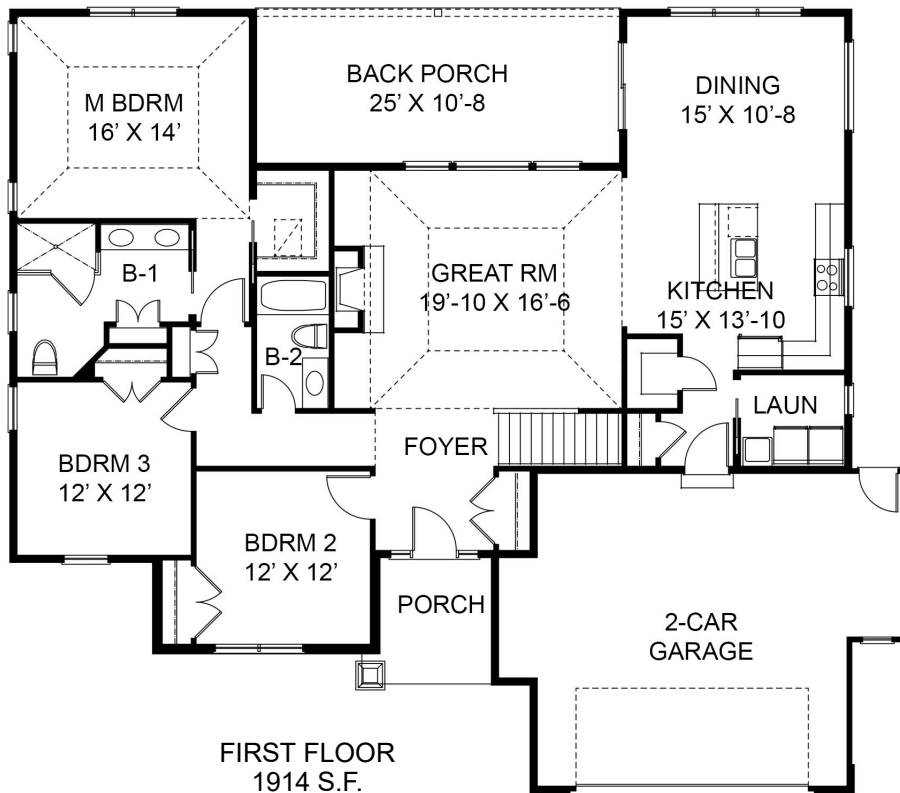

# CARINI ENGINEERING DESIGNS, P.C.

1387 FAIRPORT RD, SUITE 560  
FAIRPORT, N.Y. 14450

- **TOTAL AREA : 1914 SQ. FT.**
- 2-CAR GARAGE
- LARGE BACK PORCH
- CENTER FIREPLACE
- KITCHEN ISLAND
- LARGE WALK-IN PANTRY
- TRAY CLG TO 11' IN GREAT ROOM
- TRAY CLG IN MASTER BED
- WIC IN MASTER BED
- WALK-IN SHOWER
- DOUBLE VANITY
- **62'-0" WIDE**
- **54'-2" DEEP**
- **9' CEILING HEIGHT**