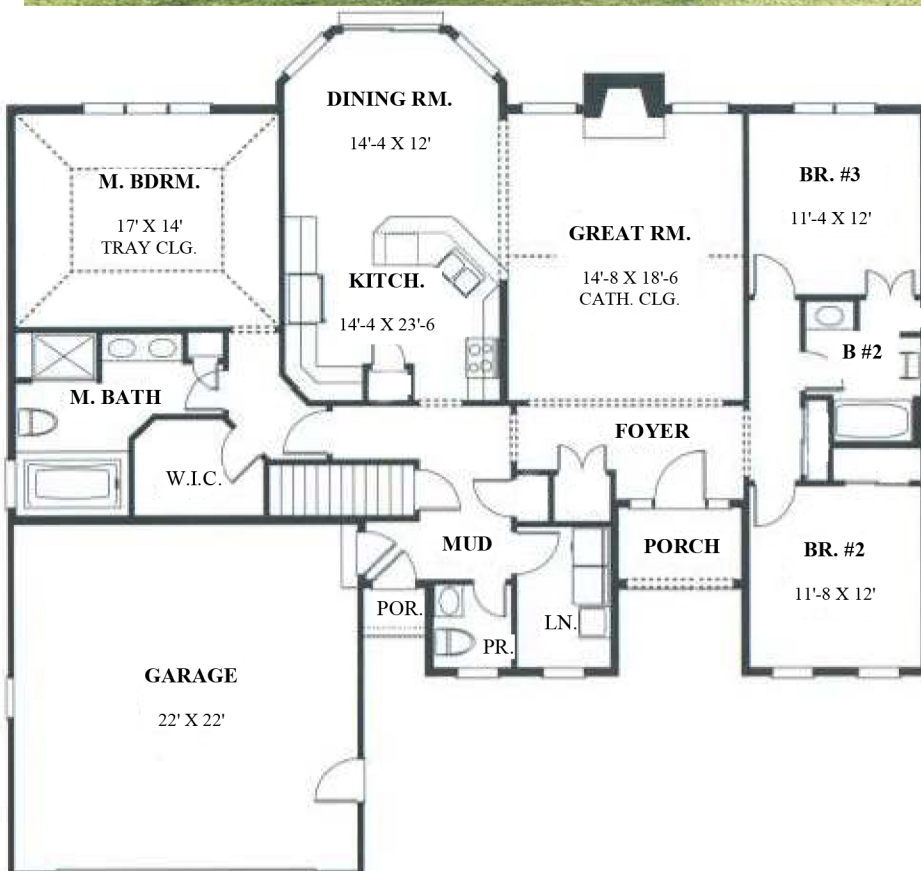

CARINI ENGINEERING DESIGNS, P.C.

1387 FAIRPORT RD. SUITE 560
FAIRPORT, N.Y. 14450

- ◆ **TOTAL AREA: 1758 SQ. FT.**
- ◆ **3 BEDROOMS**
- ◆ **2 ½ BATHS**
- ◆ **LARGE KITCHEN**
- ◆ **TRAY CLG. IN MASTER**
- ◆ **CATH. CLG IN GREAT RM.**
- ◆ **WHIRLPOOL TUB AND WALK-IN SHOWER**
- ◆ **LARGE WALK IN CLOSET**
- ◆ **1ST FLOOR LAUNDRY**
- ◆ **57'-0" WIDE**
- ◆ **53'-0" DEEP**
- ◆ **9' CEILING**