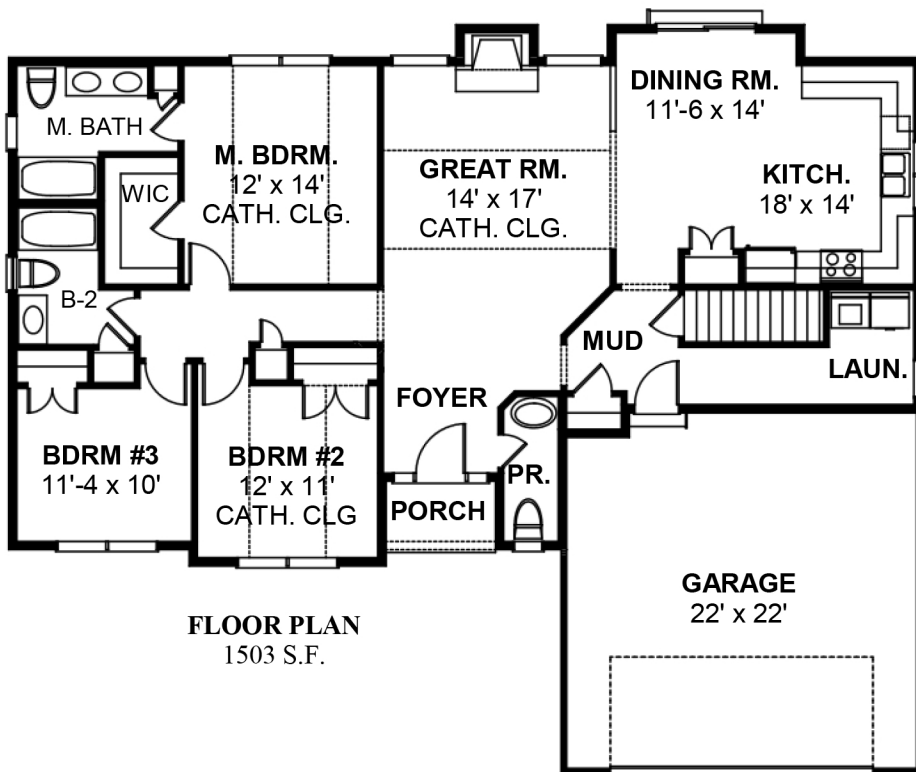

CARINI ENGINEERING DESIGNS, P.C.

1387 FAIRPORT RD. SUITE 560
FAIRPORT, N.Y. 14450

- ◆ **TOTAL AREA: 1503 SQ. FT.**
- ◆ **3 BEDROOMS**
- ◆ **2 ½ BATHS**
- ◆ **LARGE KITCHEN**
- ◆ **CATH. CLG. IN GREAT ROOM, MASTER SUITE AND BR. #2**
- ◆ **LARGE WALK IN CLOSET**
- ◆ **55'-8" WIDE**
- ◆ **43'-8" DEEP**
- ◆ **9' CEILING**