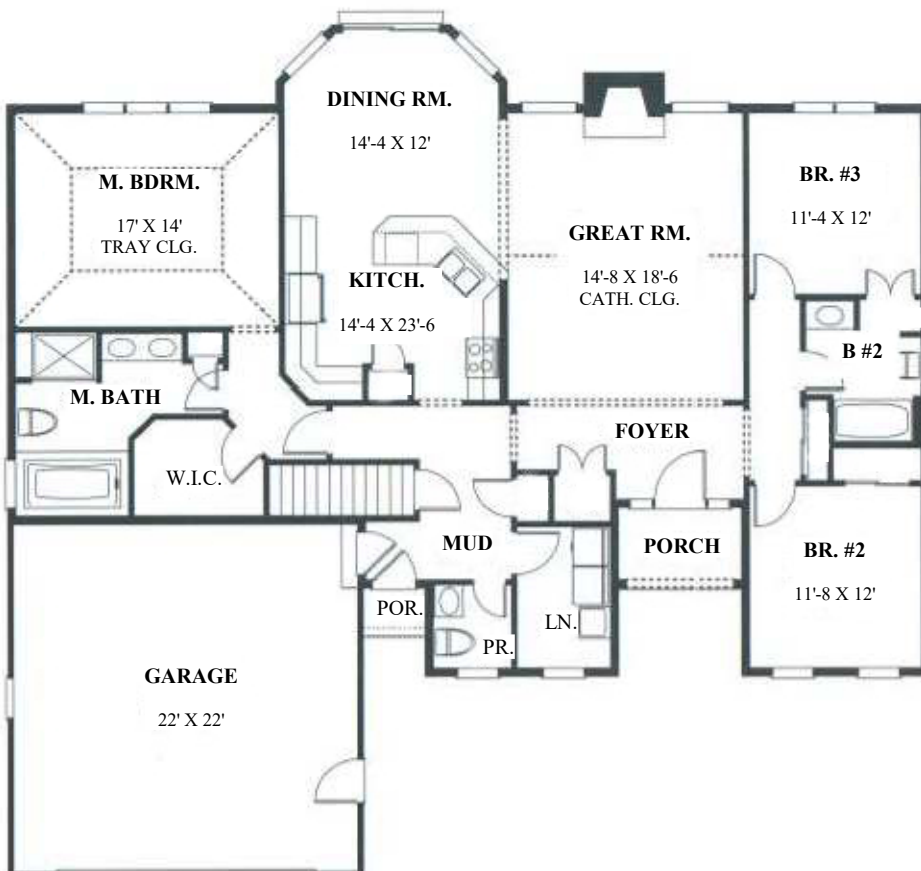

CARINI ENGINEERING DESIGNS, P.C.

1387 FAIRPORT RD. SUITE 560
FAIRPORT, N.Y. 14450

- ◆ **TOTAL AREA: 1758 SQ. FT.**
- ◆ 3 BEDROOMS
- ◆ 2 ½ BATHS
- ◆ LARGE KITCHEN
- ◆ TRAY CLG. IN MASTER
- ◆ CATH. CLG IN GREAT RM.
- ◆ WHIRLPOOL TUB AND WALK-IN SHOWER
- ◆ LARGE WALK IN CLOSET
- ◆ 1ST FLOOR LAUNDRY
- ◆ 57'-0" WIDE
- ◆ 53'-0" DEEP
- ◆ 9' CEILING